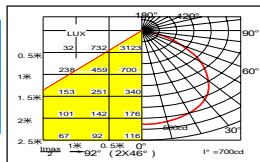

Superbright LED Light Panel, 300*300mm, White,
Input Voltage:100V-240V/50Hz/60Hz,
LED quantity: 210pcs superbright SMD LED, 120
degree beam angle, Luminous flux:1050lm
CT: 6000-6500K, 14W
Life Span:50000 hours,
with RF remote dimmer

TILE 30X30 CW, WW

Superbright LED Light Panel, 300*300mm, Warm
White, Input Voltage:100V-240V/50Hz/60Hz,
LED quantity: 210pcs superbright SMD LED, 120
degree beam angle, Luminous flux:997lm,
CT: 2700-3300K, 14W
Life Span:50000 hours,
with RF remote dimmer