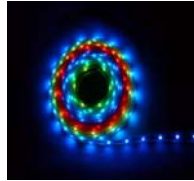

STRIP WATER PROOF

DMX 512, DEDICATED CONTROLLER